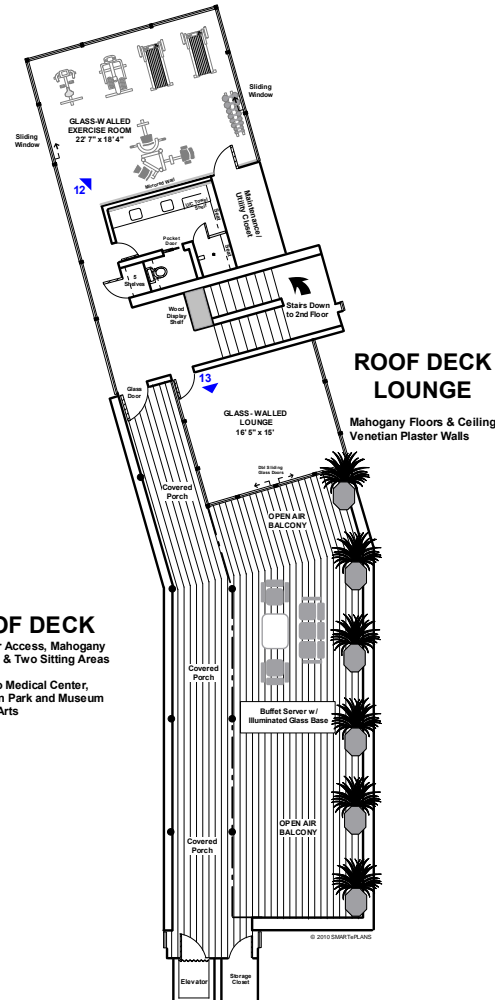

THIRD FLOOR

CLICK ARROWS TO LAUNCH PHOTOS

OR GO TO:

AMENITIES TEXT
Detailed Text Description of the Features and Finishes of this Property

ROOF DECK
Elevator Access, Mahogany Decking & Two Sitting Areas
Views to Medical Center, Hermann Park and Museum of Fine Arts

SMARTePLANS

© 2010 SMARTePLANS