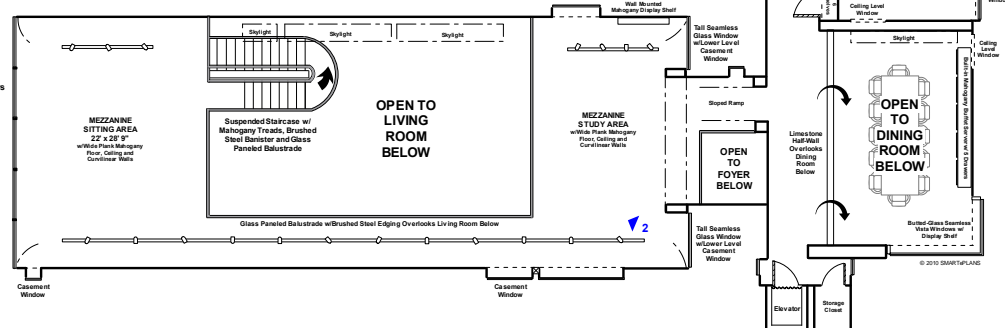

THIRD FLOOR

CLICK ARROWS TO LAUNCH PHOTOS

OR GO TO:

AMENITIES TEXT
Detailed Text Description of the Features and Finishes of this Property

ROOF DECK
Elevator Access, Mahogany Decking & Two Sitting Areas
Views to Medical Center, Hermann Park and Museum of Fine Arts

SMARTePLANS

© 2010 SMARTePLANS