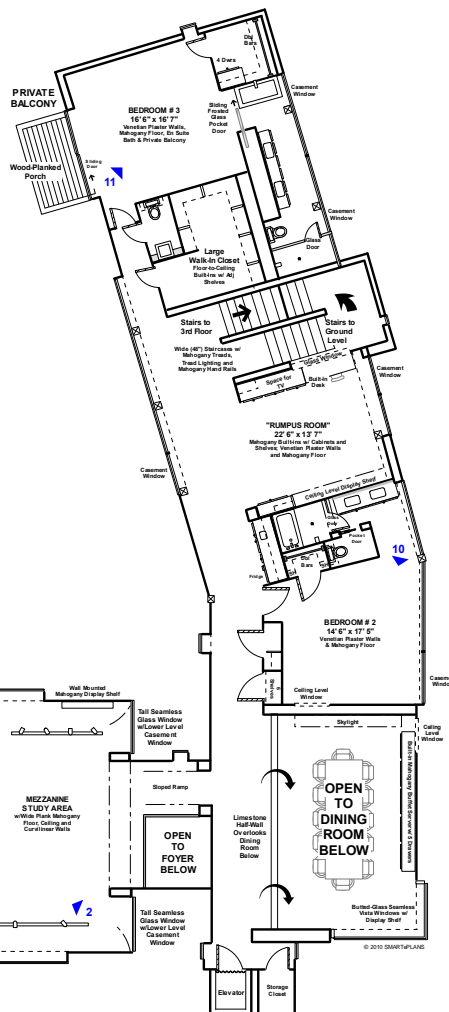

LUXURY RESIDENCE IS MASTERPIECE OF MODERN ART

SECOND FLOOR