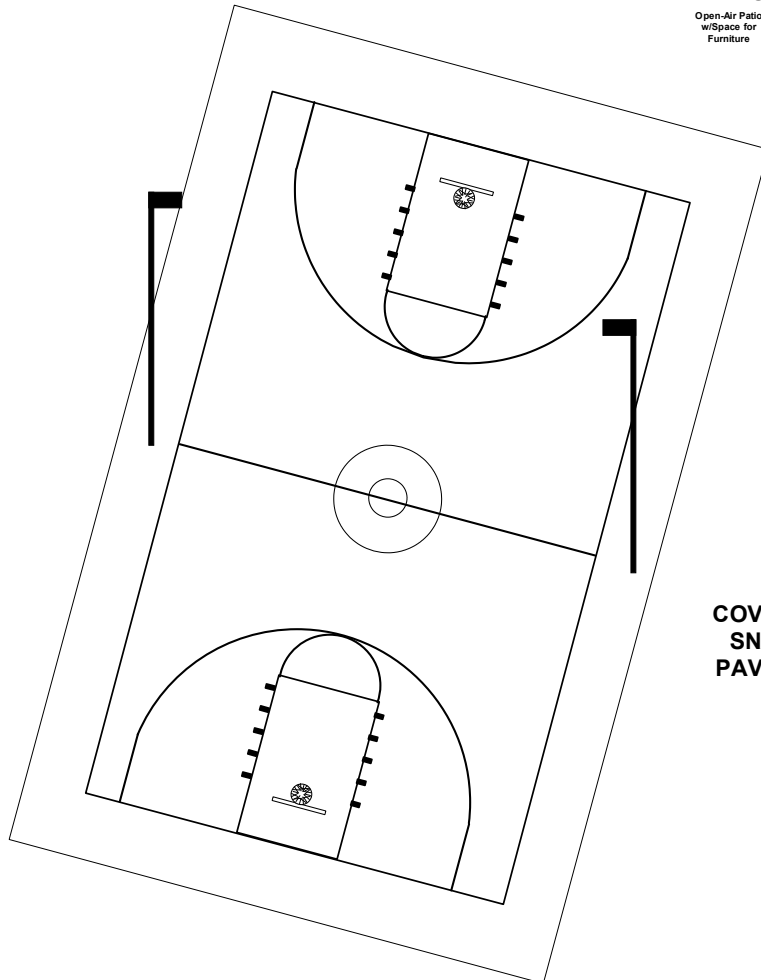

ACTIVITY AREA & MOTOR COURT

LIGHTED BASKETBALL COURT

Regulation Size Court with Court Markings on Joint-Friendly Cushioned Soft Surfacing, Two Adjustable Height Basketball Goals, Stadium Lighting & Chain Link Surround

GO TO:

1st FLOOR

2nd FLOOR

MASTER SUITE

AMENITIES TEXT