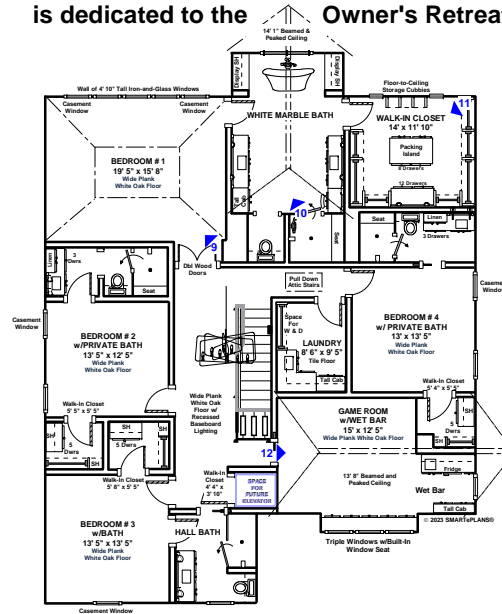

6723 ANNAPOLIS - WEST UNIVERSITY PLACE

**CLICK ARROWS
TO LAUNCH PHOTOS**

**32% of the Total sqft on the Second Floor
is dedicated to the Owner's Retreat**

SECOND FLOOR

**OR GO
TO:**

AMENITIES TEXT
Detailed Text Description
of the Features and Finishes
of this Property