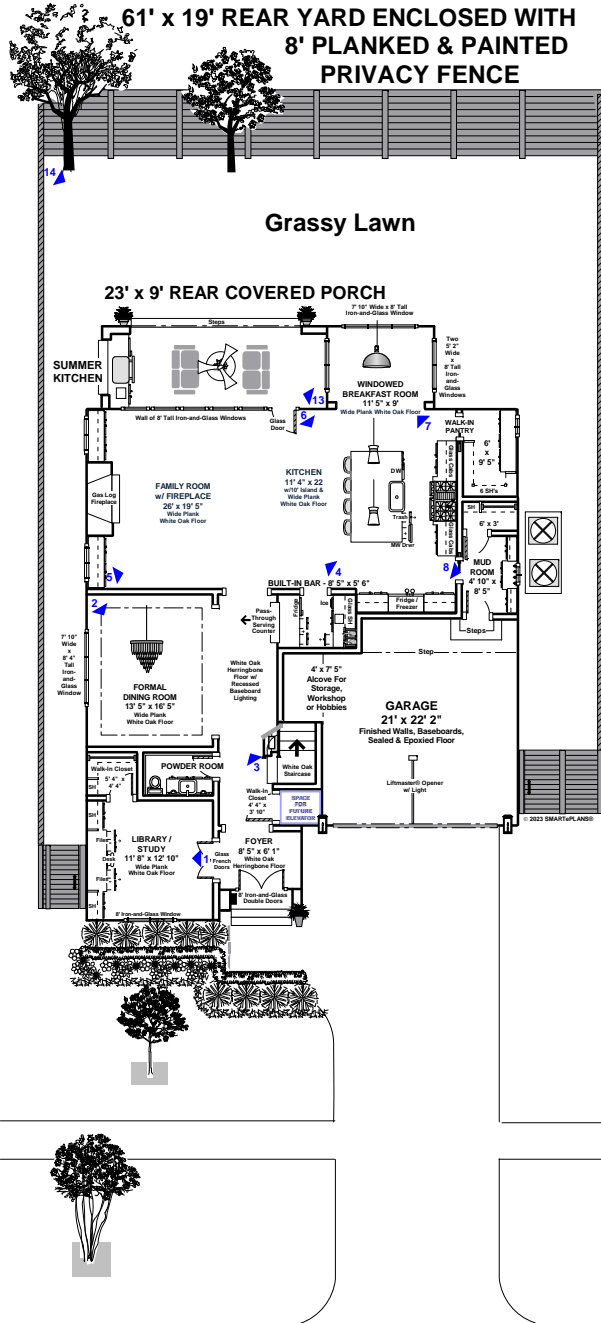

6723 ANNAPOLIS - WEST UNIVERSITY PLACE

**CLICK ARROWS
TO LAUNCH PHOTOS**

**32% of the Total sqft on the Second Floor
is dedicated to the Owner's Retreat**

SECOND FLOOR

**OR GO
TO:**

AMENITIES TEXT
Detailed Text Description
of the Features and Finishes
of this Property