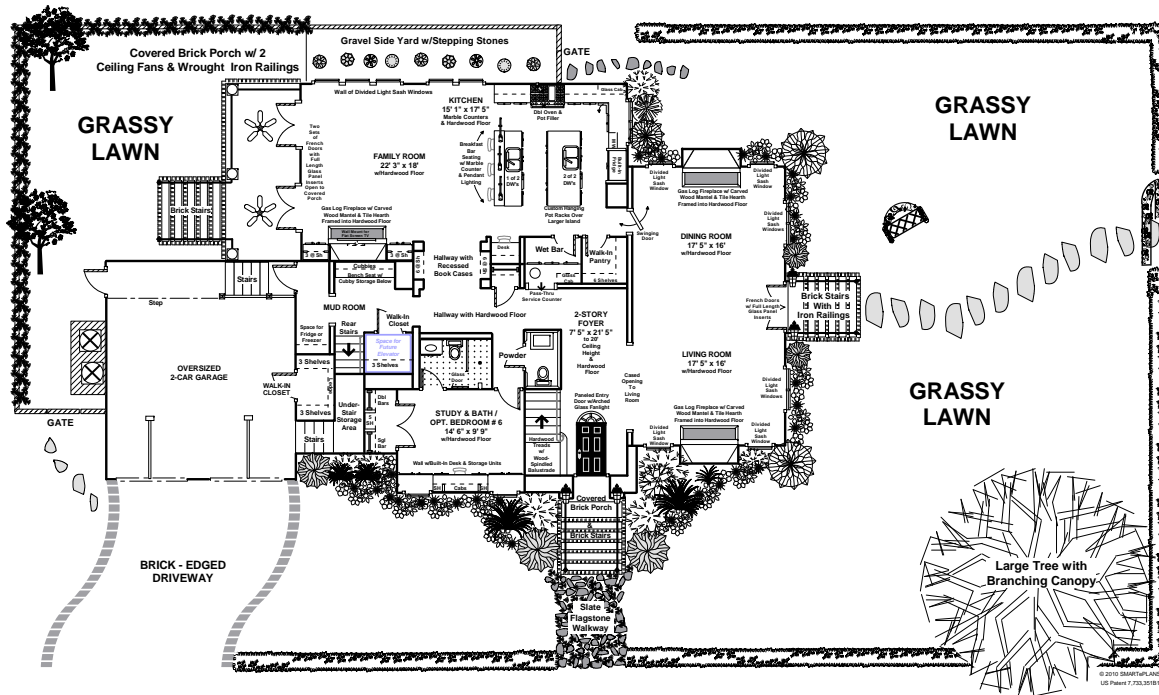

# CORNER LOT ON BELLAIRE CUL DE SAC

8' WOOD PRIVACY FENCE w/2 GATES & VINES TRAINED TO TRELLIS

## SECOND FLOOR