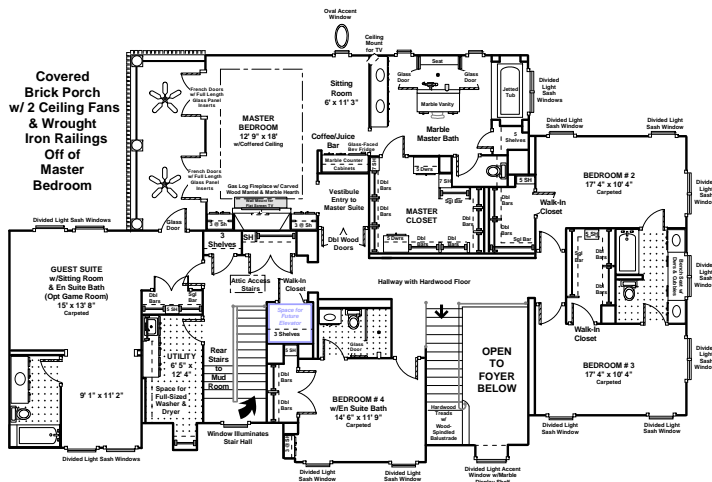

# CORNER LOT ON BELLAIRE CUL DE SAC

8' WOOD PRIVACY FENCE w/2 GATES & VINES TRAINED TO TRELLIS

## SECOND FLOOR