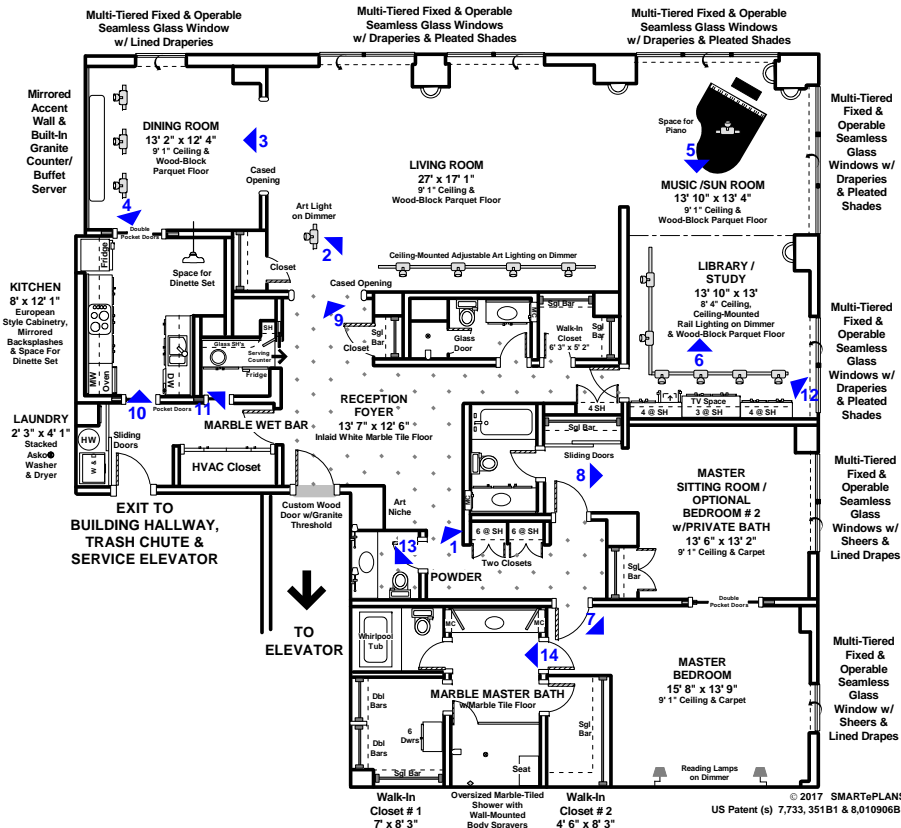

5110 SAN FELIPE - FOUR LEAF TOWERS

RESIDENCE 234 W

SOUTH - FACING VIEWS (THE GALLERIA)

CLICK ARROWS
TO LAUNCH
PHOTOS

OR GO
TO:

AMENITIES
TEXT
Detailed Text
Description
of the Features
and Finishes
of this Property

WEST-FACING
VIEWS
(TANGLEWOOD)

This floor plan does not calculate, nor purport to represent in any way the total square footage of the property depicted. This is an artistic drawing for marketing purposes only, and is not to be confused with, or used as any sort of property appraisal. The contents and depictions in this artistic drawing and linked amenities text are customized to the client at creation, per their direction. This artistic drawing is copyrighted to the artist and does not convey with the sale of property depicted, but always remains the property of the artist who created it. While every attempt has been made to ensure the accuracy of this floor plan, measurements are approximates and have been rounded for expediency. Errors and omissions may be inadvertently reflected in this concept drawing. The services, systems and appliances shown in the floor plan and linked in the amenities text have not been tested and no guarantee as to their operating ability, efficiency or if they are indeed included in the sale / lease of the property is implied by this concept drawing. Purchaser / Leasor should independently validate and verify all information visually depicted here.