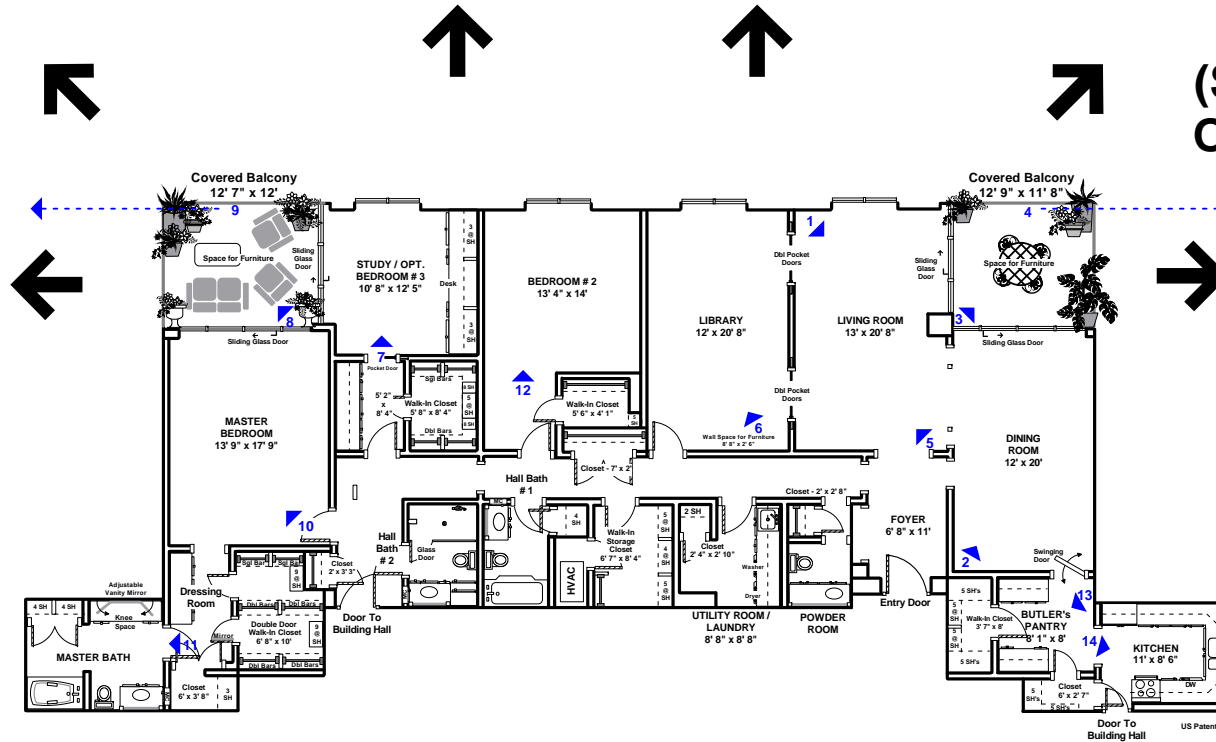

3711 SAN FELIPE - 7G INWOOD MANOR

HIGH LEVEL VIEWS OVERLOOKING RIVER OAKS AND MEMORIAL PARK

HIGH LEVEL VIEWS
FACING WEST
(SPECTACULAR
SUNSETS AND
UPTOWN PARK
SKYLINE)

HIGH LEVEL VIEWS
FACING EAST
(SKYLINE VIEWS
OF DOWNTOWN)

CLICK **ARROWS** TO LAUNCH PHOTOS

SMARTePLANS®

© 2017 SMARTePLANS US Patent (s) 7,733, 351B1 & 8,010,906B1