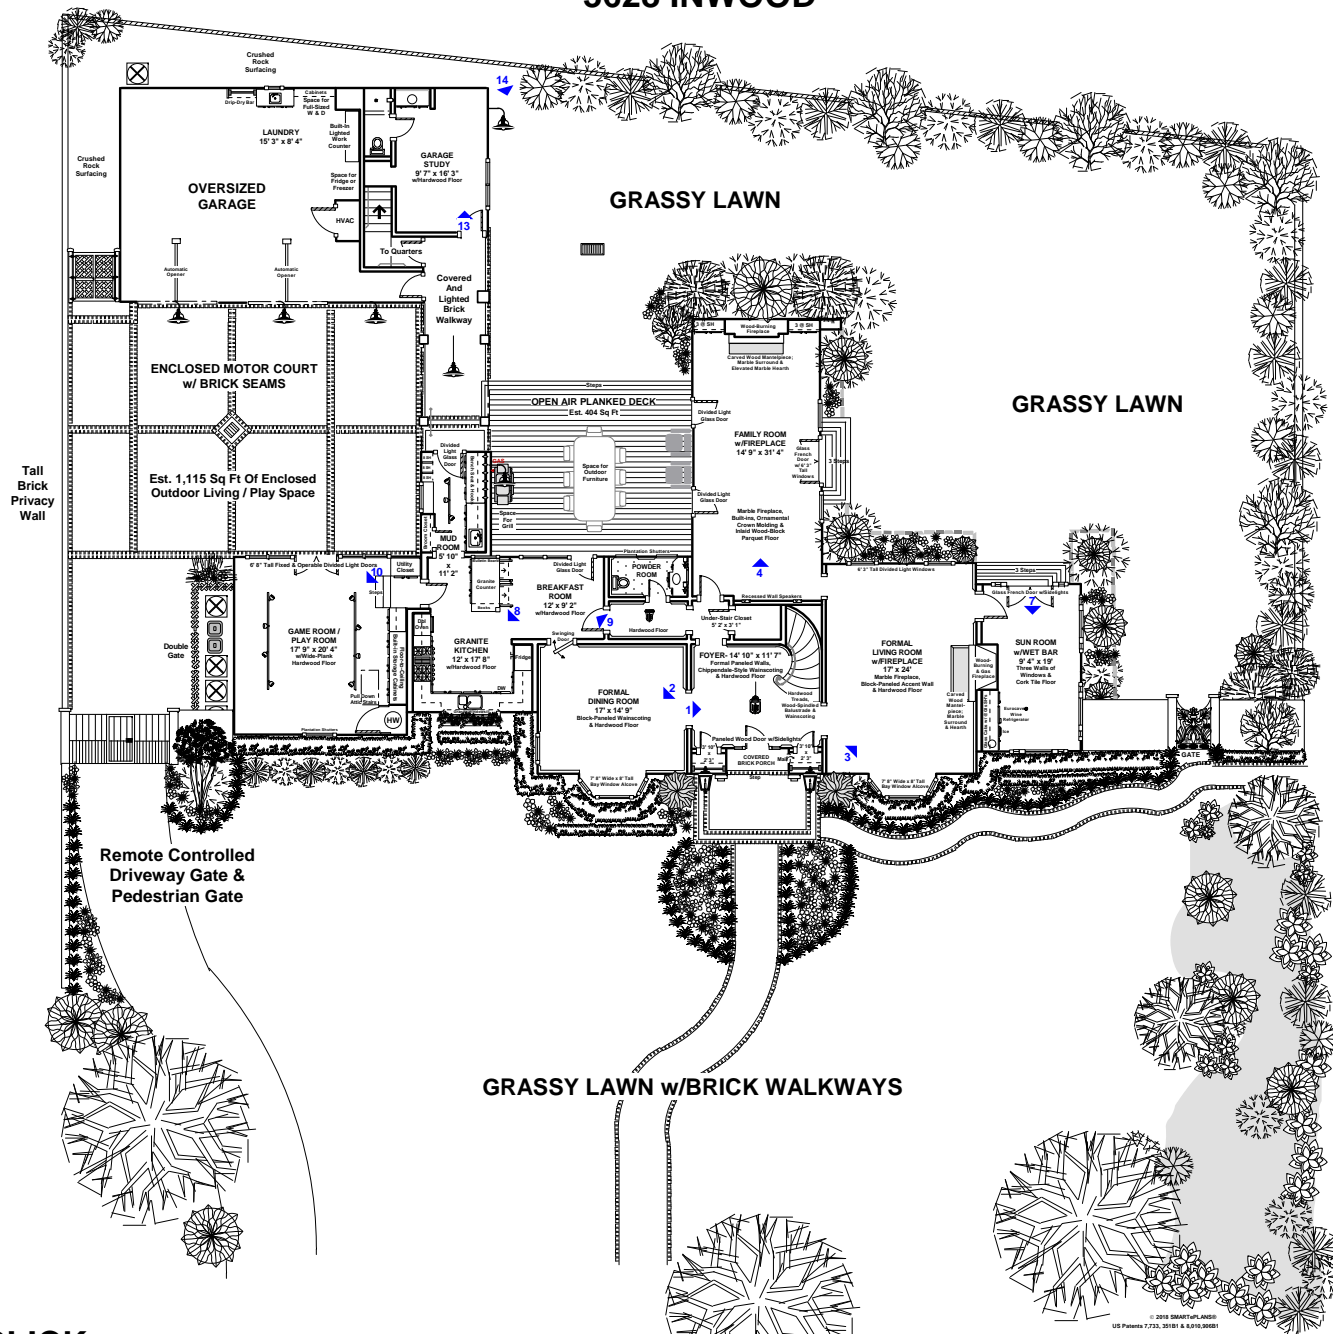

3628 INWOOD

**CLICK
ARROWS
TO LAUNCH
PHOTOS**

**OR
GO TO:**

**FLOOR PLAN
SECOND FLOOR**

**OR
GO TO:**

**AMENITIES TEXT
Detailed Text Description of the
Features and Finishes of this Property**

SMARTePLANS