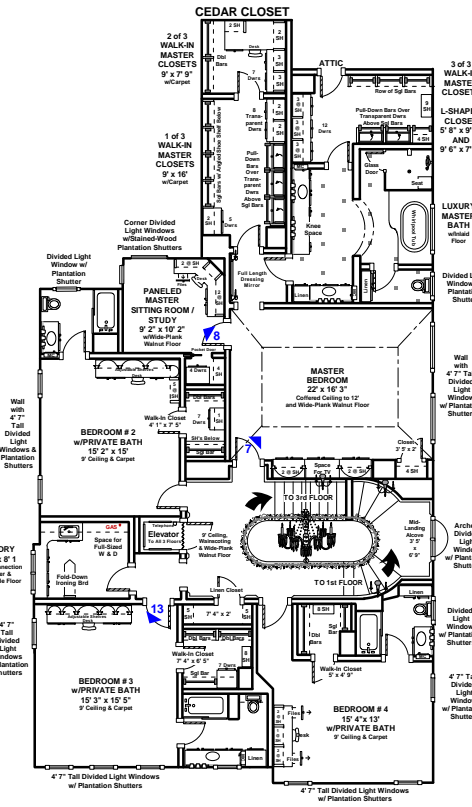

3210 ELLA LEE - RIVER OAKS

WATER WALL WITH SPILLWAY FOUNTAINS INTO POOL & PLANTER PEDESTALS

THIRD FLOOR

SECOND FLOOR

CLICK ARROWS TO LAUNCH PHOTOS

OR GO TO:

AMENITIES TEXT Detailed Text Description of the Features and Finishes of this Property