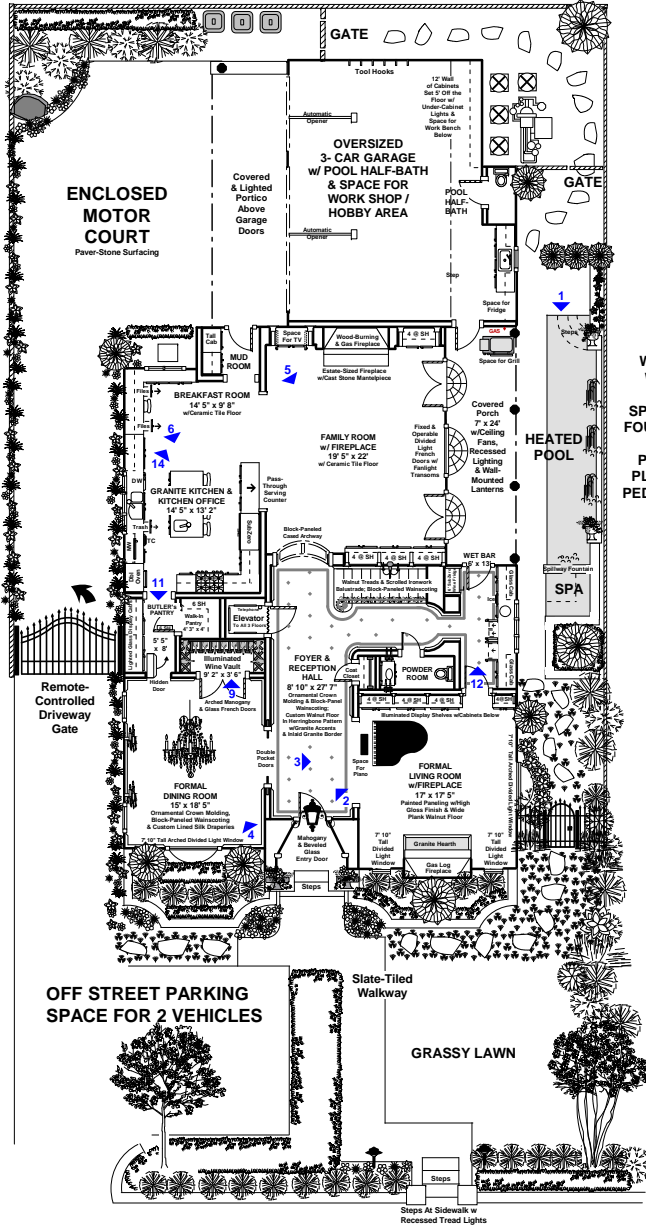

3210 ELLA LEE - RIVER OAKS

WATER WALL WITH SPILLWAY FOUNTAINS INTO POOL & PLANTER PEDESTALS

THIRD FLOOR

SECOND FLOOR

CLICK ARROWS TO LAUNCH PHOTOS

OR GO TO:

AMENITIES TEXT Detailed Text Description of the Features and Finishes of this Property