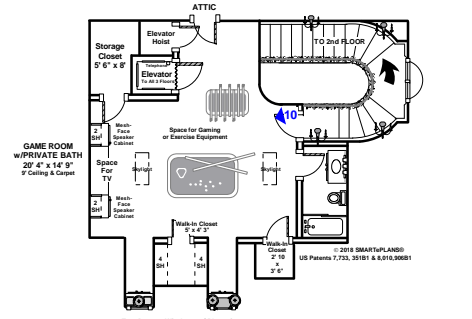

3210 ELLA LEE - RIVER OAKS

WATER WALL WITH SPILLWAY FOUNTAINS INTO POOL & PLANTER PEDESTALS

THIRD FLOOR

SECOND FLOOR

CLICK ARROWS TO LAUNCH PHOTOS

OR GO TO:

AMENITIES TEXT Detailed Text Description of the Features and Finishes of this Property