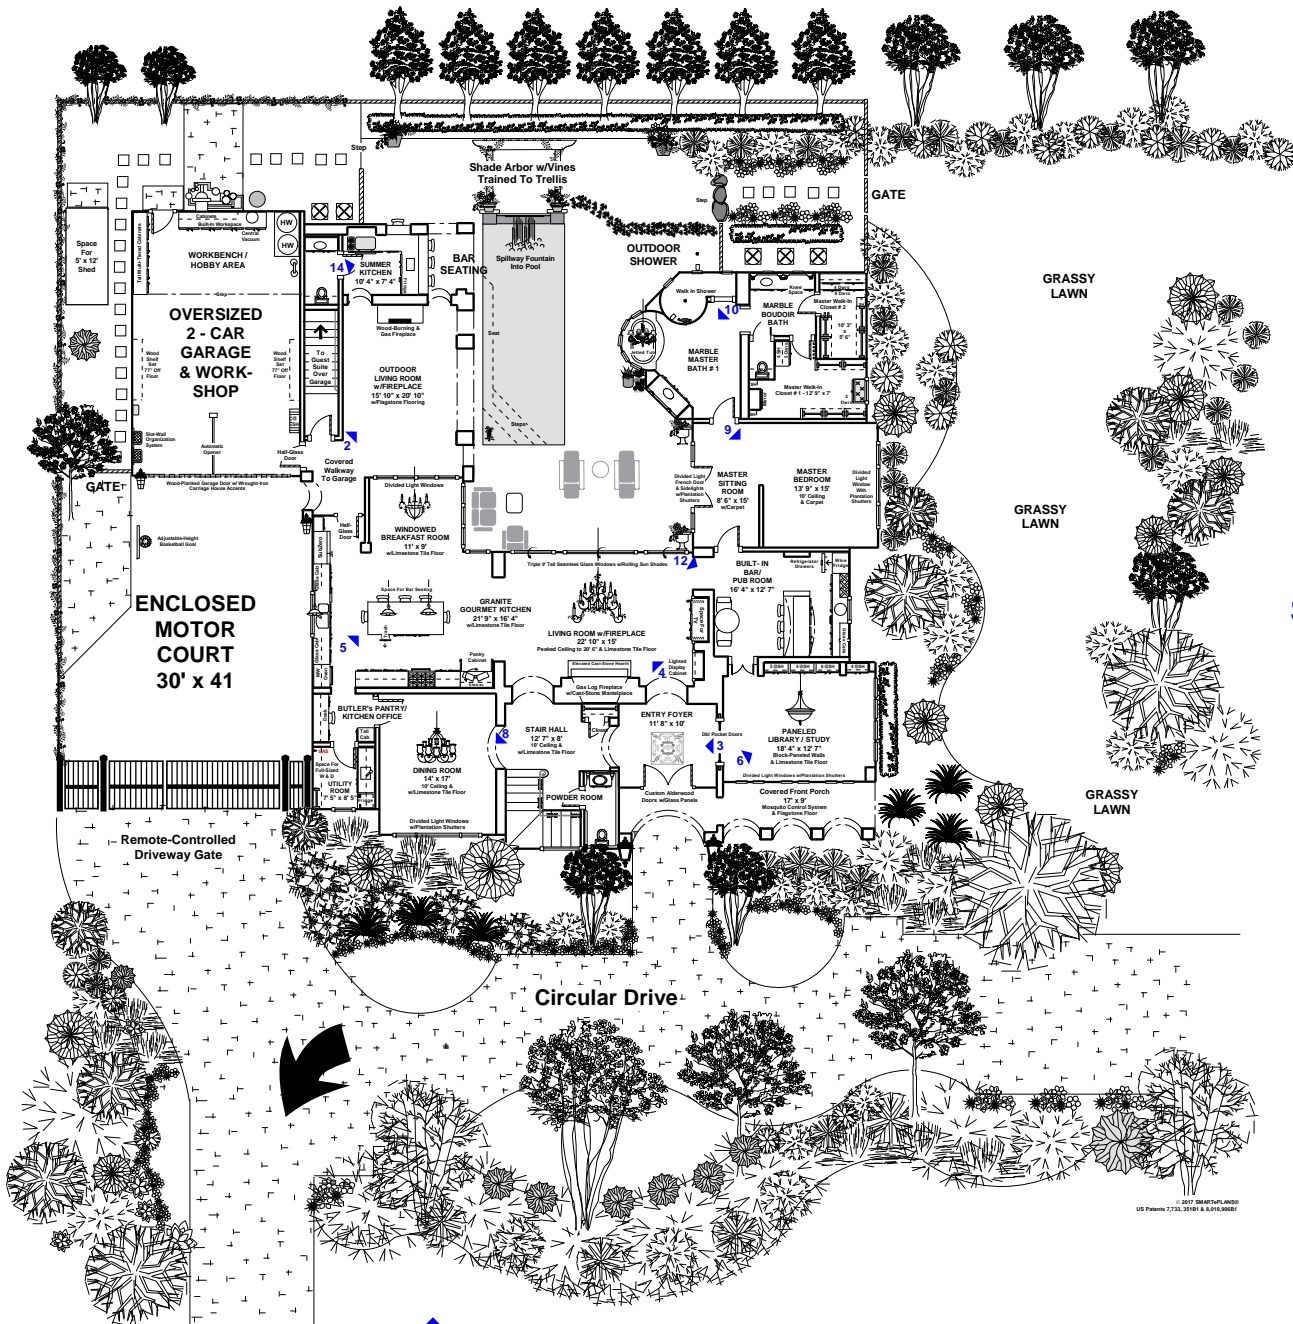

11626 BLALOCK FOREST

CORNER LOT IN BUNKER HILL VILLAGE

CLICK
ARROWS
TO LAUNCH
PHOTOS

OR
GO TO:

FLOOR PLAN
SECOND FLOOR

OR
GO TO:

AMENITIES
TEXT
Detailed
Text Description
of the
Features and
Finishes
of this Property

SMARTePLANS®